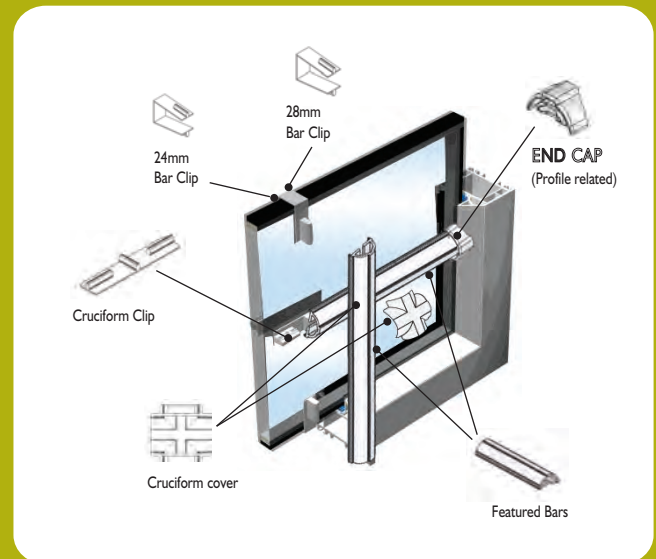

Georgian Bar snap-on system

Geo=Fast

Liniar | Flamstead House | Denby Hall Business Park

Denby | Derbyshire | DE5 8JX

Tel: 01332 883900 | Fax: 01332 883901

Email: sales@liniar.co.uk | www.liniar.co.uk