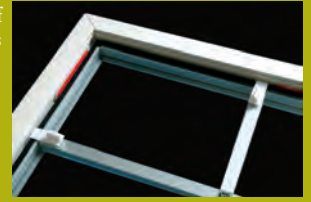

### Snap-on Georgian Bars

- External and Internal Georgian bars - that snap in place, giving a more authentic look than 'in-unit' alternatives
- Reduce production time
- Fast, efficient installation on site if required
- An easy up-sell to consumers, and a good way to get ahead in the new build market
- Dedicated cruciform mouldings enable you to square cut the bars and simply snap into place
- Available in woodgrain finishes as well as white

Units can have bars applied to either one or both sides of the window as required and the bars will flex with the unit – so that if “toe and heeling” is required this will not impact on the effectiveness of the bars. If, however, reglazing is required, then the bars can be easily removed and reapplied on site.

- The components comprise edge clips, centre clips, end & cruciform caps and the Georgian Bars.
- The Geo Fast clips have a world-wide patent.
- Place the edge clips in the required positions around the sealed glazing units.
- Glaze window as per manufacturing any glazing instructions. Ensure that clips have retained their position prior to final beading.
- Using an alcohol wipe ensure that all surfaces are clean, dry and free of grease.
- Accurately align the centre clip to the edge clips, place a 40mm length of double sided tape to the underside of the centre clip and fix in place.
- Precisely cut a full length bar and apply end caps. This should always be the shortest span for maximum rigidity.
- Cut remaining bars and apply end caps and cruciform covers and snap into place to complete installation.