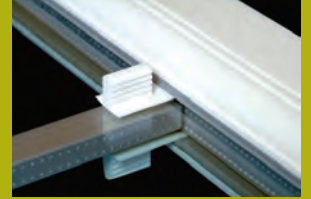

### Snap-on Georgian Bars

- External and Internal Georgian bars - that snap in place, giving a more authentic look than 'in-unit' alternatives
- Reduce production time
- Fast, efficient installation on site if required
- An easy up-sell to consumers, and a good way to get ahead in the new build market
- Dedicated cruciform mouldings enable you to square cut the bars and simply snap into place
- Available in woodgrain finishes as well as white

Units can have bars applied to either one or both sides of the window as required and the bars will flex with the unit – so that if “toe and heeling” is required this will not impact on the effectiveness of the bars. If, however, reglazing is required, then the bars can be easily removed and reapplied on site.

- The components comprise edge clips, centre clips, end & cruciform caps and the Georgian Bars.
- The Geo Fast clips have a world-wide patent.
- Place the edge clips in the required positions around the sealed glazing units.
- Glaze window as per manufacturing any glazing instructions. Ensure that clips have retained their position prior to final beading.
- Using an alcohol wipe ensure that all surfaces are clean, dry and free of grease.
- Accurately align the centre clip to the edge clips, place a 40mm length of double sided tape to the underside of the centre clip and fix in place.
- Precisely cut a full length bar and apply end caps. This should always be the shortest span for maximum rigidity.
- Cut remaining bars and apply end caps and cruciform covers and snap into place to complete installation.