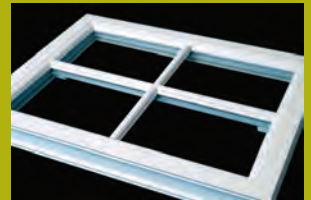

### Snap-on Georgian Bars

- External and Internal Georgian bars - that snap in place, giving a more authentic look than 'in-unit' alternatives
- Reduce production time
- Fast, efficient installation on site if required
- An easy up-sell to consumers, and a good way to get ahead in the new build market
- Dedicated cruciform mouldings enable you to square cut the bars and simply snap into place
- Available in woodgrain finishes as well as white

Units can have bars applied to either one or both sides of the window as required and the bars will flex with the unit – so that if “toe and heeling” is required this will not impact on the effectiveness of the bars. If, however, reglazing is required, then the bars can be easily removed and reapplied on site.

- The components comprise edge clips, centre clips, end & cruciform caps and the Georgian Bars.
- The Geo Fast clips have a world-wide patent.
- Place the edge clips in the required positions around the sealed glazing units.
- Glaze window as per manufacturing any glazing instructions. Ensure that clips have retained their position prior to final beading.
- Using an alcohol wipe ensure that all surfaces are clean, dry and free of grease.
- Accurately align the centre clip to the edge clips, place a 40mm length of double sided tape to the underside of the centre clip and fix in place.
- Precisely cut a full length bar and apply end caps. This should always be the shortest span for maximum rigidity.
- Cut remaining bars and apply end caps and cruciform covers and snap into place to complete installation.